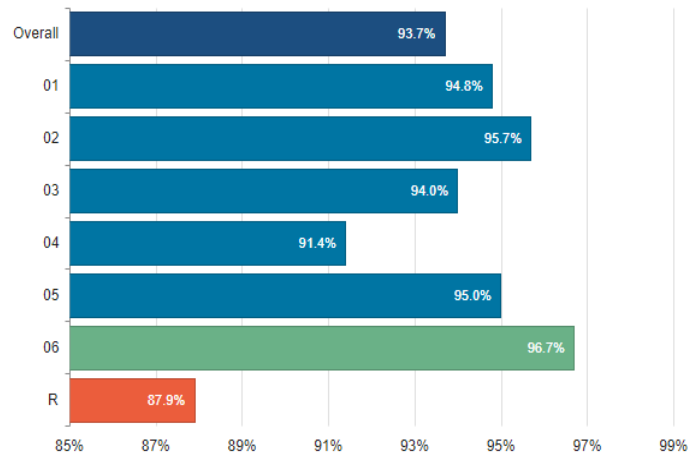

Term Dates

2023/2024

Autumn Term

Monday 4th September 2023 to
Friday 27th October 2023
(Monday 4th September is a
teacher training day)

Half Term Holiday

Monday 30th October 2023 to
Friday 3rd November 2023

Autumn term (continued)

Monday 6th November 2023 to
Friday 22nd December 2023
(Monday 6th November is a
teacher training day)

Spring term

Monday 8th January 2024 to
Friday 9th February 2024
(Monday 8th January is a teacher
training day)

Half Term Holiday

Monday 12th February 2024 to
Friday 16th February 2024

Spring Term (continued)

Monday 19th February 2024 to
Friday 22nd March 2024

Easter Holiday

Monday 25th March 2024 to
Friday 5th April 2024

Summer Term

Monday 8th April 2024 to
Friday 24th May 2024

Bank Holiday Monday 6th May
2024

Half Term Holiday

Monday 27th May 2024 to
Friday 31st May 2024

Summer Term (continued)

Monday 3rd June 2024 to
Friday 19th July 2024
(Monday 3rd June is a teacher
training day)

Attendance - 27th November - 1st December

A whole year has
365 days

A school year has
only 190 days

This leaves: 175
days to spend on
family time, visits,
holidays, birthday
treats, dentist and
hospital
appointments!