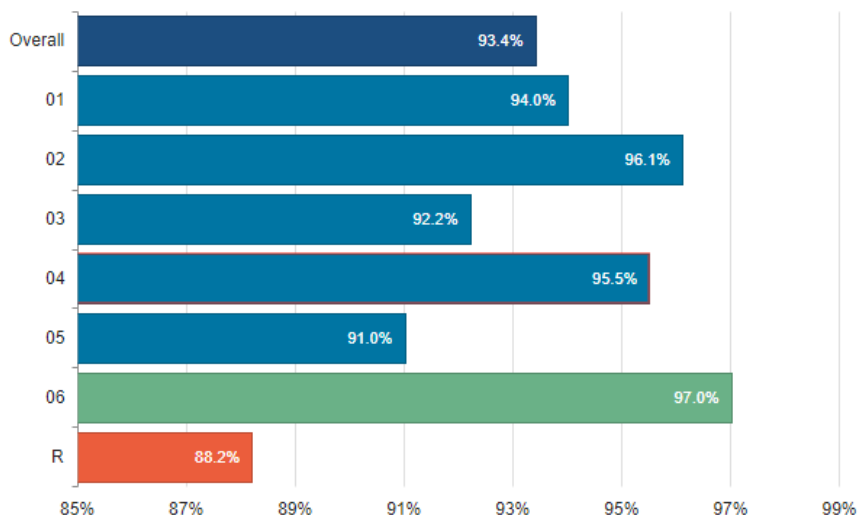

Term Dates

2023/2024

Autumn Term

Monday 4th September 2023 to
Friday 27th October 2023
(Monday 4th September is a teacher
training day)

Half Term Holiday

Monday 30th October 2023 to
Friday 3rd November 2023

Autumn term (continued)

Monday 6th November 2023 to Fri-
day 22nd December 2023
(Monday 6th November is a teacher
training day)

Spring term

Monday 8th January 2024 to Friday
9th February 2024
(Monday 8th January is a teacher training
day)

Half Term Holiday

Monday 12th February 2024 to
Friday 16th February 2024

Spring Term (continued)

Monday 19th February 2024 to Fri-
day 22nd March 2024

Easter Holiday

Monday 25th March 2024 to Fri-
day 5th April 2024

Summer Term

Monday 8th April 2024 to Friday
24th May 2024

Bank Holiday Monday 6th May 2024

Half Term Holiday

Monday 27th May 2024 to Friday
31st May 2024

Summer Term (continued)

Monday 3rd June 2024 to Friday
19th July 2024
(Monday 3rd June is a teacher training day)

Attendance - 12th February - 16th Feb-

Overall

Attendance ▾

Pupil of the half term

Year 1 - Sophia

Year 2 - Daniel

Year 3 - Alpha

Year 4 - Noah

Year 5 - Dylan

A whole year has
365 days

A school year has
only 190 days

This leaves: 175
days to spend on
family time, visits,
holidays, birthday
treats, dentist and

Dates for your diary

6th March - (Y2 only) World book day

7th March - World book day (dress up as
any book character)

7th March - Year 2 Trip