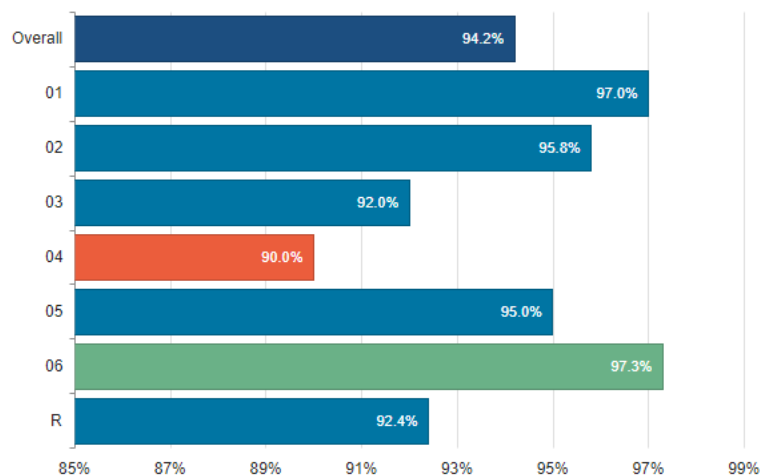

Term Dates

2023/2024

Autumn Term

Monday 4th September 2023 to
Friday 27th October 2023
(Monday 4th September is a
teacher training day)

Half Term Holiday

Monday 30th October 2023 to
Friday 3rd November 2023

Autumn term (continued)

Monday 6th November 2023 to
Friday 22nd December 2023
(Monday 6th November is a
teacher training day)

Spring term

Monday 8th January 2024 to
Friday 9th February 2024
(Monday 8th January is a teacher
training day)

Half Term Holiday

Monday 12th February 2024 to
Friday 16th February 2024

Spring Term (continued)

Monday 19th February 2024 to
Friday 22nd March 2024

Easter Holiday

Monday 25th March 2024 to
Friday 5th April 2024

Summer Term

Monday 8th April 2024 to
Friday 24th May 2024

Bank Holiday Monday 6th May
2024

Half Term Holiday

Monday 27th May 2024 to
Friday 31st May 2024

Summer Term (continued)

Monday 3rd June 2024 to
Friday 19th July 2024
(Monday 3rd June is a teacher
training day)

Attendance - 22nd January - 26th January

Overall

Attendance

Birthdays this week

Emily - Year 1

Kassius - Year 2

Luca - Year 2

Happy birthday !

Sports Clubs

Gymnastics and Football
next Tuesday & Wednesday
will not be going ahead
due to parents evening.
The missing session will
take place during the last
week of term.

Dates for your diary

22nd February - Bikeability (Y5)

29th February - Year 1 trip

6th February - Vision screening for Reception

6th February - Parents Evening (in person)

7th February - Parents Evening (in person)

9th February - Break up for half term

7th March - World book day