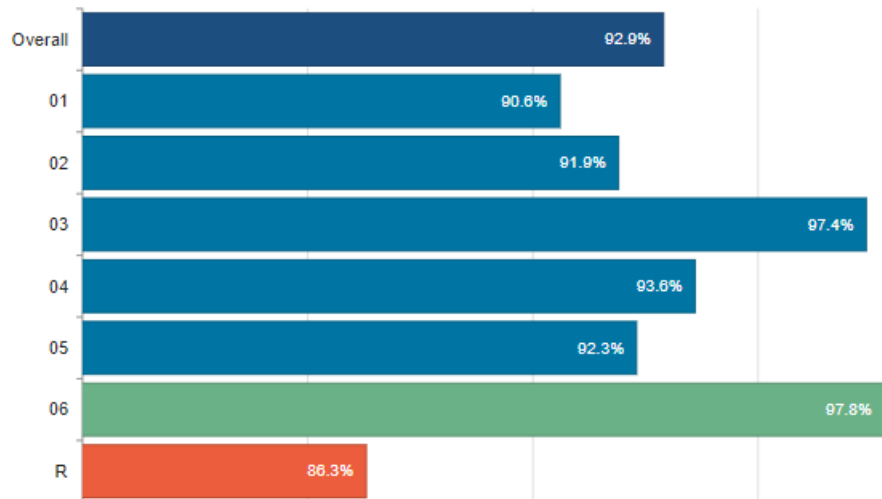

Term Dates

2023/2024

Autumn Term

Monday 4th September 2023 to
Friday 27th October 2023
(Monday 4th September is a
teacher training day)

Half Term Holiday

Monday 30th October 2023 to
Friday 3rd November 2023

Autumn term (continued)

Monday 6th November 2023 to
Friday 22nd December 2023
(Monday 6th November is a
teacher training day)

Spring term

Monday 8th January 2024 to
Friday 9th February 2024
(Monday 8th January is a teacher
training day)

Half Term Holiday

Monday 12th February 2024 to
Friday 16th February 2024

Spring Term (continued)

Monday 19th February 2024 to
Friday 22nd March 2024

Easter Holiday

Monday 25th March 2024 to
Friday 5th April 2024

Summer Term

Monday 8th April 2024 to
Friday 24th May 2024

Bank Holiday Monday 6th May
2024

Half Term Holiday

Monday 27th May 2024 to
Friday 31st May 2024

Summer Term (continued)

Monday 3rd June 2024 to
Friday 19th July 2024
(Monday 3rd June is a teacher
training day)

Attendance - 22nd April - 26th

The class with the best attendance last week was Year 6

Star of the week

Year 1 - Sofija/Esme

Year 2 - Leila/Daniel

Year 3 - Elius/Mia

Year 4 - Jenson/Sophia

Year 5 - Nana/Sienna

Year 6 - Tate/Arya

Writer of the week

Year 1 - Sophia

Year 2 - Chase

Year 3 - Bogdan

Year 4 - Kyle

Year 5 - Lucas

Year 6 - SATS
revision

Dates for your diary

13th May - Y6 SATS

3rd June - Training Day

12th June - Year 2 Trip

19th June - Sports Day

28th June - School Fete