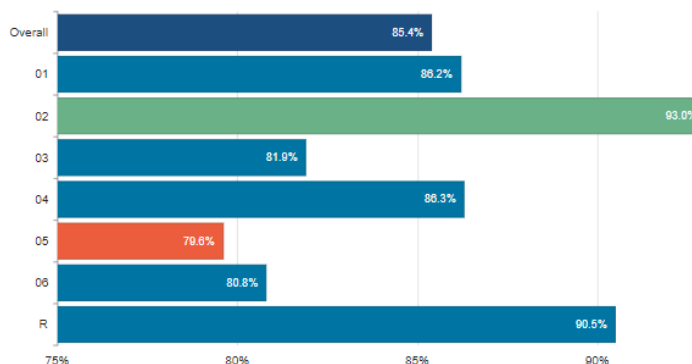

Term Dates

2023/2024

Autumn Term

Monday 4th September 2023 to
Friday 27th October 2023
(Monday 4th September is a
teacher training day)

Half Term Holiday

Monday 30th October 2023 to
Friday 3rd November 2023

Autumn term (continued)

Monday 6th November 2023 to
Friday 22nd December 2023
(Monday 6th November is a
teacher training day)

Spring term

Monday 8th January 2024 to
Friday 9th February 2024
(Monday 8th January is a teacher
training day)

Half Term Holiday

Monday 12th February 2024 to
Friday 16th February 2024

Spring Term (continued)

Monday 19th February 2024 to
Friday 22nd March 2024

Easter Holiday

Monday 25th March 2024 to
Friday 5th April 2024

Summer Term

Monday 8th April 2024 to
Friday 24th May 2024

Bank Holiday Monday 6th May
2024

Half Term Holiday

Monday 27th May 2024 to
Friday 31st May 2024

Summer Term (continued)

Monday 3rd June 2024 to
Friday 19th July 2024
(Monday 3rd June is a teacher
training day)

Attendance - 3rd June - 7th June

The class with the best attendance last week was Year 2

Sports Day

Sports day is on 19th June.

YR, Y1 & Y2 - 9.15am - 10.30

Y3, Y4, Y5 & Y6 - 10.45am - 12.00