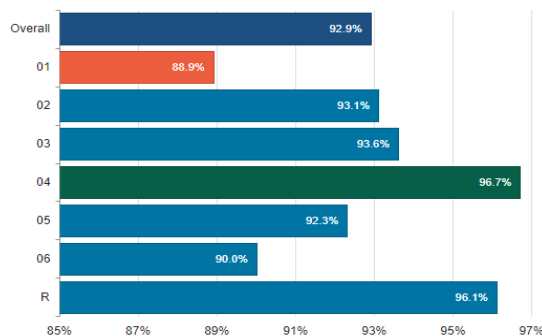

Monday 24th February 2025 to Fri-
day 11th April 2025

Easter Holiday

Monday 14th April 2025 to Friday
25th April 2025

Summer Term

Monday 28th April 2025 to Friday
23rd May 2025

Bank Holiday Monday 5th May 2025

Half Term Holiday

Monday 26th May 2025 to Friday
30th May 2025

Summer Term (continued)

Monday 3rd June 2025 to Friday
18th July 2025
(Monday 2nd June & Monday 21st July are
teacher training days)

Attendance W/C 16th September 2024