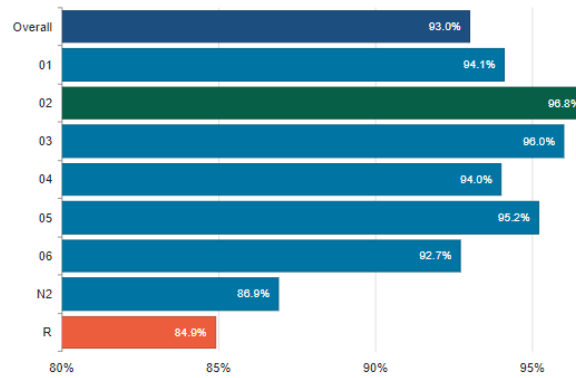

Term Dates

2024/2025

Autumn Term

Monday 3rd September 2024 to
Friday 25th October 2024
(Monday 2nd September is a
teacher training day)

Half Term Holiday

Monday 28th October 2024 to
Friday 1st November 2024

Autumn term (continued)

Tuesday 5th November 2024 to
Friday 20th December 2024
(Monday 4th November is a
teacher training day)

Spring term

Tuesday 7th January 2025 to
Friday 14th February 2025
(Monday 6th January is a teacher
training day)

Half Term Holiday

Monday 17th February 2025 to
Friday 21st February 2025

Spring Term (continued)

Monday 24th February 2025 to
Friday 11th April 2025

Easter Holiday

Monday 14th April 2025 to
Friday 25th April 2025

Summer Term

Monday 28th April 2025 to
Friday 23rd May 2025

Bank Holiday Monday 5th May
2025

Half Term Holiday

Monday 26th May 2025 to
Friday 30th May 2025

Summer Term (continued)

Monday 3rd June 2025 to
Friday 18th July 2025
(Monday 2nd June & Monday 21st
July are teacher training days)

Attendance W/C 7th October 2024

Stars of the week

Year 1 - Kye/Aroush

Year 2 - Emily/Reece

Year 3 - Sarthak/Orson

Year 4 - Bogdan/Hafsa

Year 5 - Whole Class

Year 6 - Molly/Sienna

Writer of the week

Year 1 - Isaac Kw

Year 2 - Yzabelle

Year 3 - Marks

Year 4 - Jacob

Year 5 - Whole Class

Year 6 - Isatu