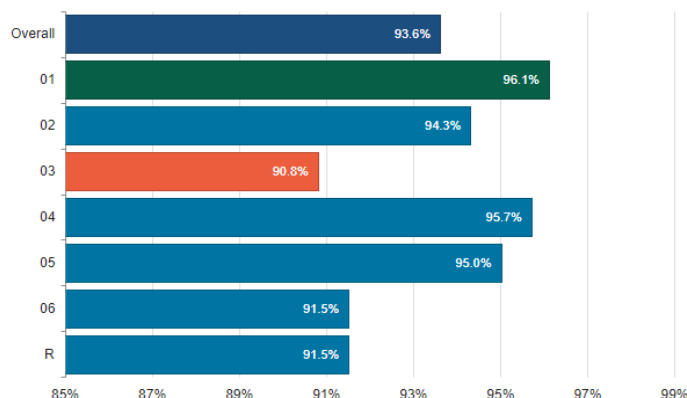

Summer Term

Monday 28th April 2025 to Friday
23rd May 2025

Bank Holiday Monday 5th May 2025

Half Term Holiday

Monday 26th May 2025 to Friday
30th May 2025

Summer Term (continued)

Monday 3rd June 2025 to Friday
18th July 2025
(Monday 2nd June & Monday 21st July are
teacher training days)

Attendance W/C 23rd September 2024

Stars of the week

Year 1 - Isaac/Israel

Year 2 - Esme/Sophia

Year 3 - Chase/Jayson

Year 4 - Aarnav/Noah

Year 5 - Arla/Brendan

Year 6 - Kaleb/Scarlet