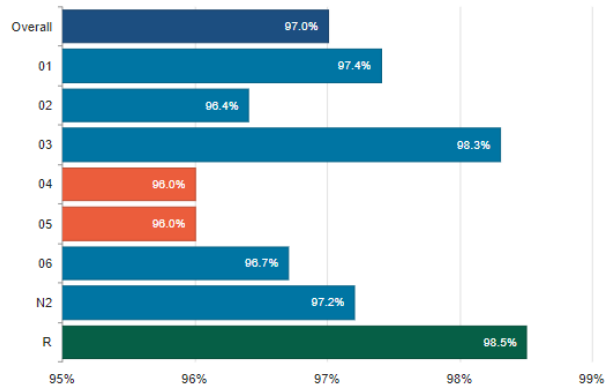

Term Dates

2024/2025

Autumn Term

Monday 3rd September 2024 to
Friday 25th October 2024
(Monday 2nd September is a
teacher training day)

Half Term Holiday

Monday 28th October 2024 to
Friday 1st November 2024

Autumn term (continued)

Tuesday 5th November 2024 to
Friday 20th December 2024
(Monday 4th November is a
teacher training day)

Spring term

Tuesday 7th January 2025 to
Friday 14th February 2025
(Monday 6th January is a teacher
training day)

Half Term Holiday

Monday 17th February 2025 to
Friday 21st February 2025

Spring Term (continued)

Monday 24th February 2025 to
Friday 11th April 2025

Easter Holiday

Monday 14th April 2025 to
Friday 25th April 2025

Summer Term

Monday 28th April 2025 to
Friday 23rd May 2025

Bank Holiday Monday 5th May
2025

Half Term Holiday

Monday 26th May 2025 to
Friday 30th May 2025

Summer Term (continued)

Monday 3rd June 2025 to
Friday 18th July 2025
(Monday 2nd June & Monday 21st
July are teacher training days)

Attendance W/C 4th November 2024

Pupil of the Half Term

Year 1 - Lehumo

Year 2 - Navya

Year 3 - Sebastian

Year 4 - Isaac B

Year 5 - Sophia

Year 6 - Akosua