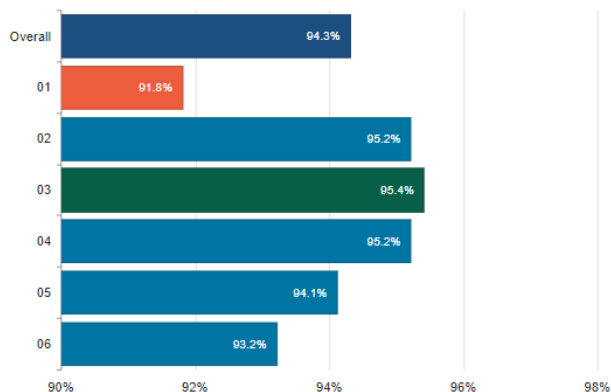

Term Dates

2024/2025

Autumn Term

Monday 3rd September 2024 to
Friday 25th October 2024
(Monday 2nd September is a teacher
training day)

Half Term Holiday

Monday 28th October 2024 to
Friday 1st November 2024

Autumn term (continued)

Tuesday 5th November 2024 to Fri-
day 20th December 2024
(Monday 4th November is a teacher
training day)

Spring term

Tuesday 7th January 2025 to Friday
14th February 2025
(Monday 6th January is a teacher training
day)

Half Term Holiday

Monday 17th February 2025 to
Friday 21st February 2025

Spring Term (continued)

Monday 24th February 2025 to Fri-
day 11th April 2025

Easter Holiday

Monday 14th April 2025 to Friday
25th April 2025

Summer Term

Monday 28th April 2025 to Friday
23rd May 2025

Bank Holiday Monday 5th May 2025

Half Term Holiday

Monday 26th May 2025 to Friday
30th May 2025

Summer Term (continued)

Monday 3rd June 2025 to Friday
18th July 2025
(Monday 2nd June & Monday 21st July are
teacher training days)

Attendance W/C 11th November 2024

Star of the week

Year 1 - La-Roux/Noor

Year 2 - Kai/Yzabelle

Year 3 - Mark/Saiyan

Year 4 - Jensen J/Rocco

Year 5 - Brendan/Ramai

Year 6 - Francesca/Nevaeh

Writer of the week

Year 1 - Milena

Year 2 - Sofija

Year 3 - Amelia D

Year 4 - Jabez

Year 5 - Regan

Year 6 - Adam R

Reading

Can you please ensure
that your child reads
every single day and that
you record this in their
reading

diaries.

"The more that you
read, the more
things you will
know. The more
that you learn, the
more places you'll
go." -Dr. Seuss

Coats

Now the weather has turned
colder, please make sure you
send your child into school
with a warm coat every day.

Birthdays this week

David - Year 1

Angelina - Year 1

Louie - Year 3