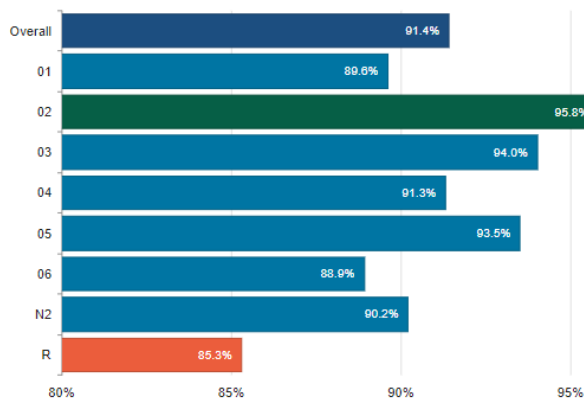

Term Dates

2024/2025

Autumn Term

Monday 3rd September 2024 to
Friday 25th October 2024
(Monday 2nd September is a
teacher training day)

Half Term Holiday

Monday 28th October 2024 to
Friday 1st November 2024

Autumn term (continued)

Tuesday 5th November 2024 to
Friday 20th December 2024
(Monday 4th November is a
teacher training day)

Spring term

Tuesday 7th January 2025 to
Friday 14th February 2025
(Monday 6th January is a teacher
training day)

Half Term Holiday

Monday 17th February 2025 to
Friday 21st February 2025

Spring Term (continued)

Monday 24th February 2025 to
Friday 11th April 2025

Easter Holiday

Monday 14th April 2025 to
Friday 25th April 2025

Summer Term

Monday 28th April 2025 to
Friday 23rd May 2025

Bank Holiday Monday 5th May
2025

Half Term Holiday

Monday 26th May 2025 to
Friday 30th May 2025

Summer Term (continued)

Monday 3rd June 2025 to
Friday 18th July 2025
(Monday 2nd June & Monday 21st
July are teacher training days)

Attendance W/C 14th October 2024

Stars of the week

Year 1 - Thomas/Misbahullah

Year 2 - Navya/Hallie

Year 3 - Ebube/Kassius

Year 4 - Mia/Seb

Year 5 - Ka'Von/Meredith

Year 6 - Elyseo/Adam E

Writer of the week

Year 1 - Jack

Year 2 - Hadriela

Year 3 - Armani

Year 4 - Jabez

Year 5 - Amna

Year 6 - Nana

Birthdays this week

Nicholas - Reception

Sarthak - Year 3

Brendan - Year 5

Charlie - Year 6

Goodbye

We say a sad farewell to Mrs
Pinfold today who is retiring
after nearly 20 years at Sowe
Valley. We will all miss you.

Dates for your diary

27/10/24 - Last day of half term (Autumn 1)

5/11/24 - Return to school (Autumn 2)

5/11/24 - Y3 Trip

12/11/24 - School Photos (Individuals & siblings)