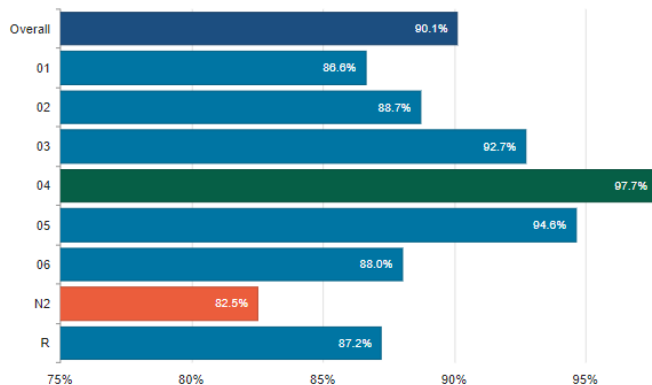

Term Dates

2024/2025

Autumn Term

Monday 3rd September 2024 to
Friday 25th October 2024
(Monday 2nd September is a teacher
training day)

Half Term Holiday

Monday 28th October 2024 to
Friday 1st November 2024

Autumn term (continued)

Tuesday 5th November 2024 to Fri-
day 20th December 2024
(Monday 4th November is a teacher
training day)

Spring term

Tuesday 7th January 2025 to Friday
14th February 2025
(Monday 6th January is a teacher training
day)

Half Term Holiday

Monday 17th February 2025 to
Friday 21st February 2025

Spring Term (continued)

Monday 24th February 2025 to Fri-
day 11th April 2025

Easter Holiday

Monday 14th April 2025 to Friday
25th April 2025

Summer Term

Monday 28th April 2025 to Friday
23rd May 2025

Bank Holiday Monday 5th May 2025

Half Term Holiday

Monday 26th May 2025 to Friday
30th May 2025

Summer Term (continued)

Monday 3rd June 2025 to Friday
18th July 2025

(Monday 2nd June & Monday 21st July are
teacher training days)

Attendance W/C 21st October 2024