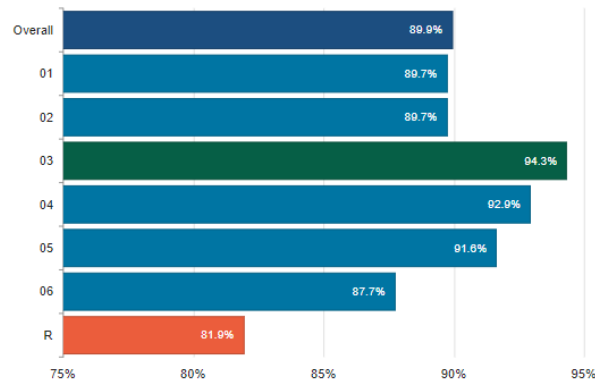

Easter Holiday

Monday 14th April 2025 to
Friday 25th April 2025

Summer Term

Monday 28th April 2025 to
Friday 23rd May 2025

Bank Holiday Monday 5th May
2025

Half Term Holiday

Monday 26th May 2025 to
Friday 30th May 2025

Summer Term (continued)

Monday 3rd June 2025 to
Friday 18th July 2025
(Monday 2nd June & Monday 21st
July are teacher training days)

Attendance W/C 18th November 2024

Star of the week

Year 1 - Jack/Yeab

Year 2 - Vanenyasha/Leo