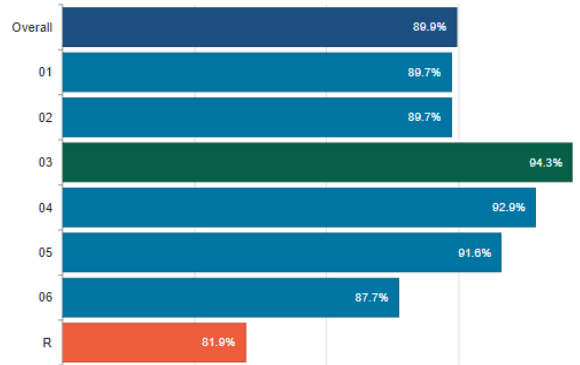

Term Dates

2024/2025

Autumn Term

Monday 3rd September 2024 to
Friday 25th October 2024
(Monday 2nd September is a teacher
training day)

Half Term Holiday

Monday 28th October 2024 to
Friday 1st November 2024

Autumn term (continued)

Tuesday 5th November 2024 to Fri-
day 20th December 2024
(Monday 4th November is a teacher
training day)

Spring term

Tuesday 7th January 2025 to Friday
14th February 2025
(Monday 6th January is a teacher training
day)

Half Term Holiday

Monday 17th February 2025 to
Friday 21st February 2025

Spring Term (continued)

Monday 24th February 2025 to Fri-
day 11th April 2025

Easter Holiday

Monday 14th April 2025 to Friday
25th April 2025

Summer Term

Monday 28th April 2025 to Friday
23rd May 2025

Bank Holiday Monday 5th May 2025

Half Term Holiday

Monday 26th May 2025 to Friday
30th May 2025

Summer Term (continued)

Monday 3rd June 2025 to Friday
18th July 2025
(Monday 2nd June & Monday 21st July are
teacher training days)

Attendance W/C 21st November 2024

Star of the week

Year 1 - Kairo/Rugiyatou

Year 2 - Whole Class

Year 3 - Luca/Amelia D

Year 4 - Albert/Collby

Year 5 - Jaymie/Tara

Year 6 - Portia/Lennon

Writer of the week

Year 1 - Isaak

Year 2 - Godson

Year 3 - Armani

Year 4 - Jabez

Year 5 - Reeva

Year 5 - Lucas

Reading

Can you please ensure
that your child reads
every single day and that
you record this in their
reading

diaries.

"The more that you
read, the more
things you will
know. The more
that you learn, the
more places you'll
go." -Dr. Seuss

Coats

Now the weather has turned
colder, please make sure you
send your child into school
with a warm coat every day.

Birthdays this week

Marks - Y3

Noah - Y5

Lennon - Y 6